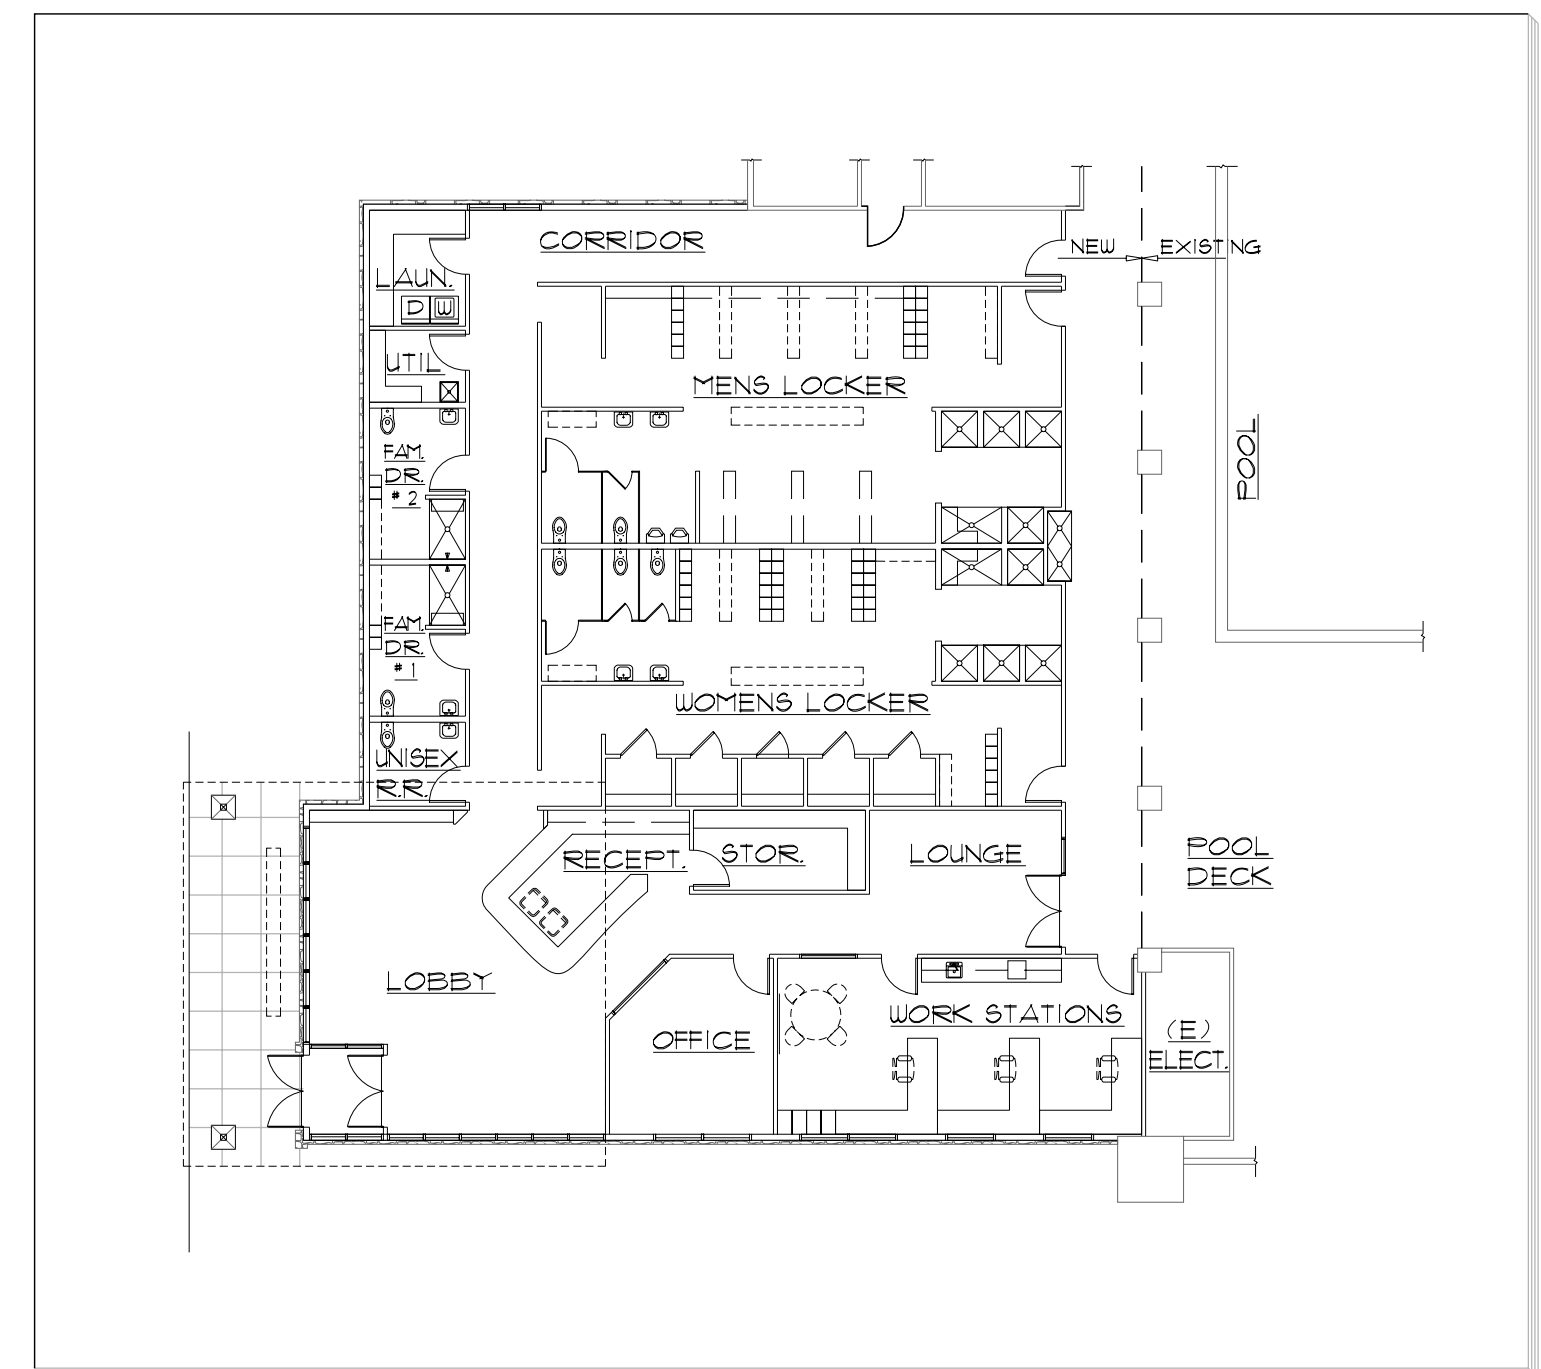

SITE PLAN
SCALE: 1" = 40'
0 50' 100'
GRAPHIC SCALE

PROPOSED ADDITION PLAN
SCALE: 1/16" = 1'-0"

PROPOSED SALIDA HOT SPRINGS & CENTENNIAL PARK MASTER PLAN